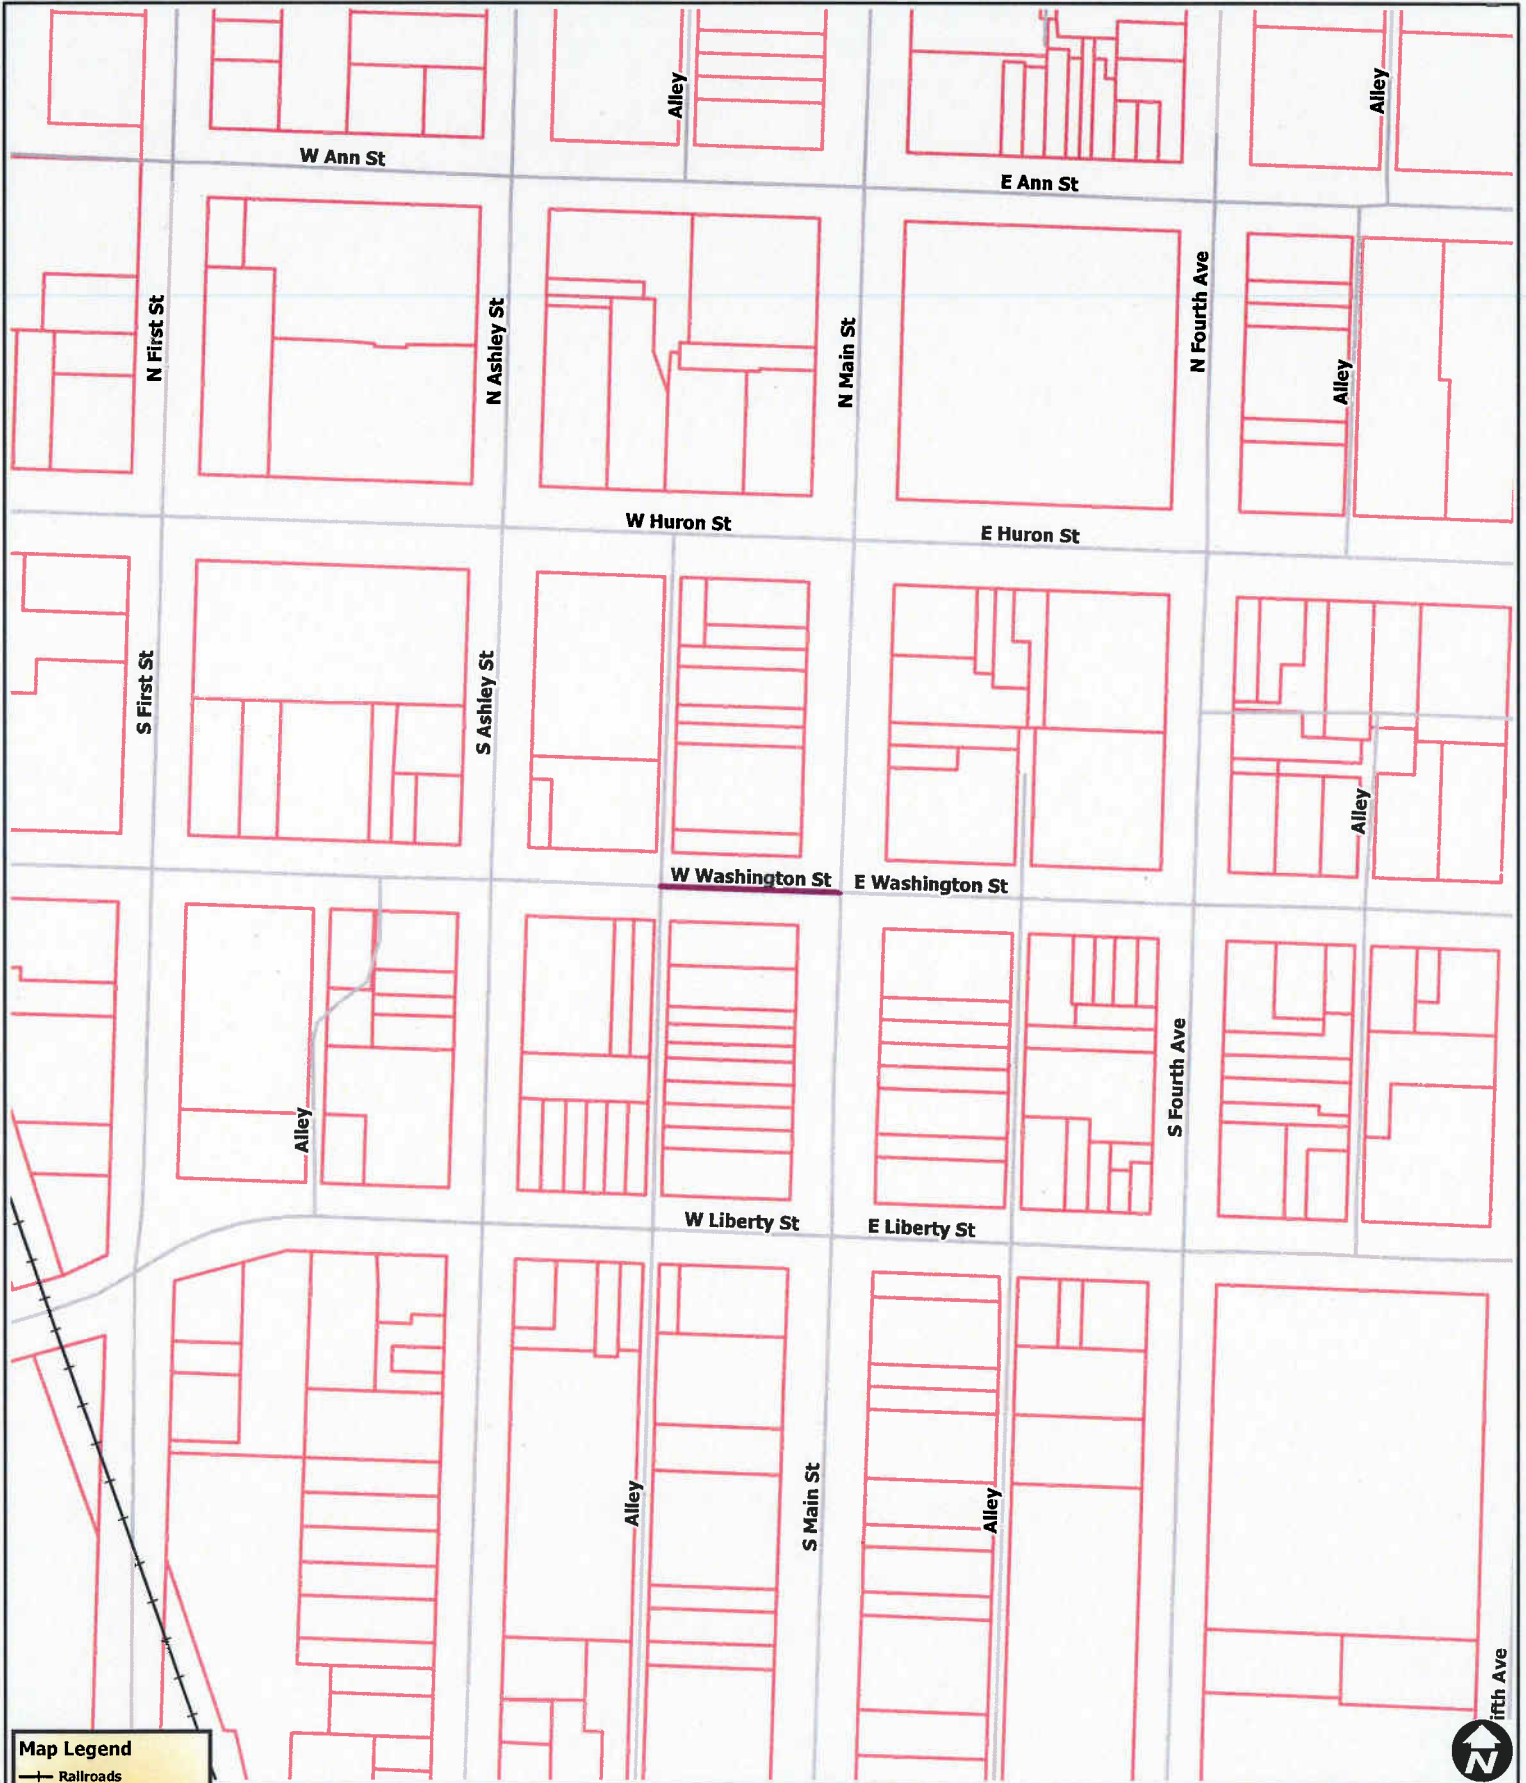

Oktoberfest - West Washington St.

Map Legend

- Railroads
- Street Centerlines
- Huron River
- Parcels
- Parks
- Schools
- Non City Open Spaces
- University